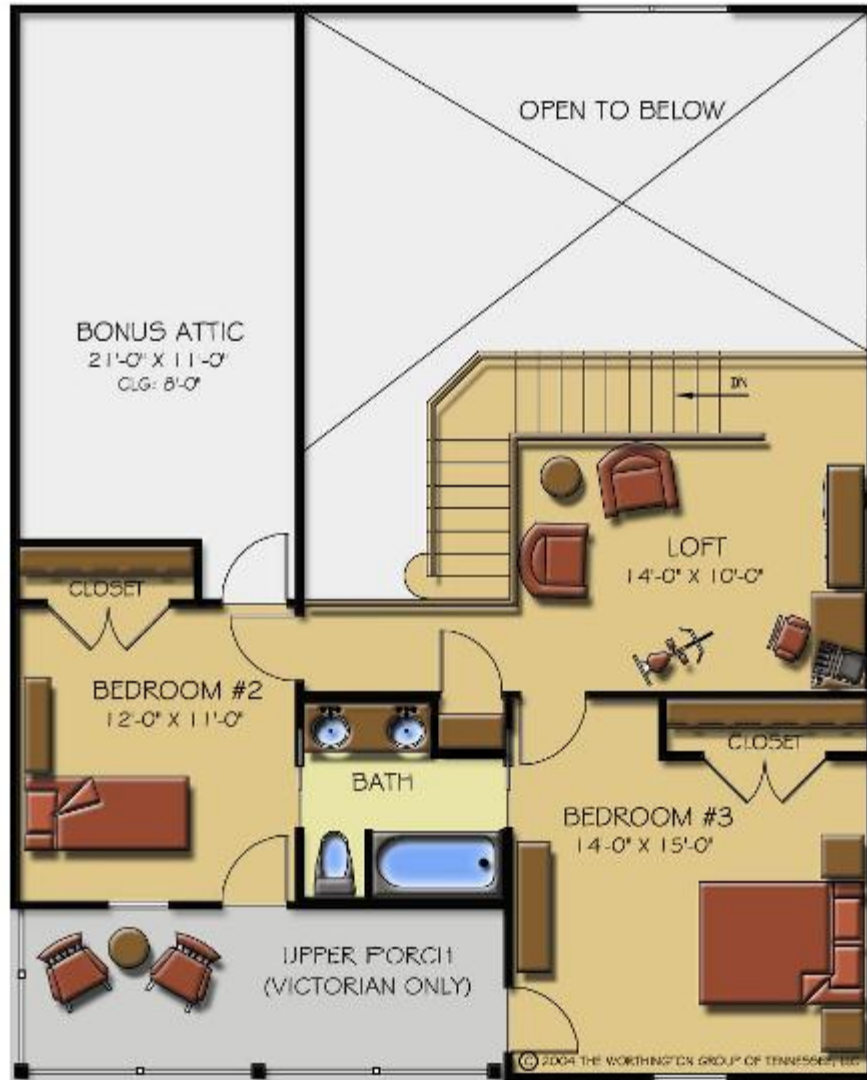

BAILEY - 1st Floor

Bedrooms	3
Bathrooms	2-1/2

Living Area

First Floor:	1,253 sq. ft.
Second Floor:	500 sq. ft.
Total Living Area:	1,753 sq. ft.

Total Porch Area: 346 sq. ft.

© 2009 THE WORTHINGTON GROUP OF TENNESSEE, LLC

Total Porch Area: 235 sq. ft

CHARLESTON - 2nd FLOOR

Bedrooms 4
Bathrooms 2-1/2

Living Area

First Floor: 1,325 sq. ft.
Second Floor: 873 sq. ft.
Total Living Area: 2,198 sq. ft.

Total Porch Area: 235 sq. ft.

ALEXANDRIA - 1st FLOOR

Bedrooms 3
Bathrooms 2-1/2

Living Area

First Floor: 1,522 sq. ft.
Second Floor: 680 sq. ft.
Total Living Area: 2,202 sq. ft.

Total Porch Area: 325 sq. ft.

ALEXANDRIA - 2nd FLOOR

Bedrooms 3
Bathrooms 2-1/2

Living Area

First Floor: 1,522 sq. ft.
Second Floor: 680 sq. ft.
Total Living Area: 2,202 sq. ft.

Total Porch Area: 325 sq. ft.

DANBRIDGE - 1st Floor

Bedrooms	4
Den	1
Bathrooms	2.5

Living Area

First Floor Living Area:	1,995 sq. ft.
Second Floor Living Area:	1,055 sq. ft.
Total Living Area:	3,050 sq. ft.