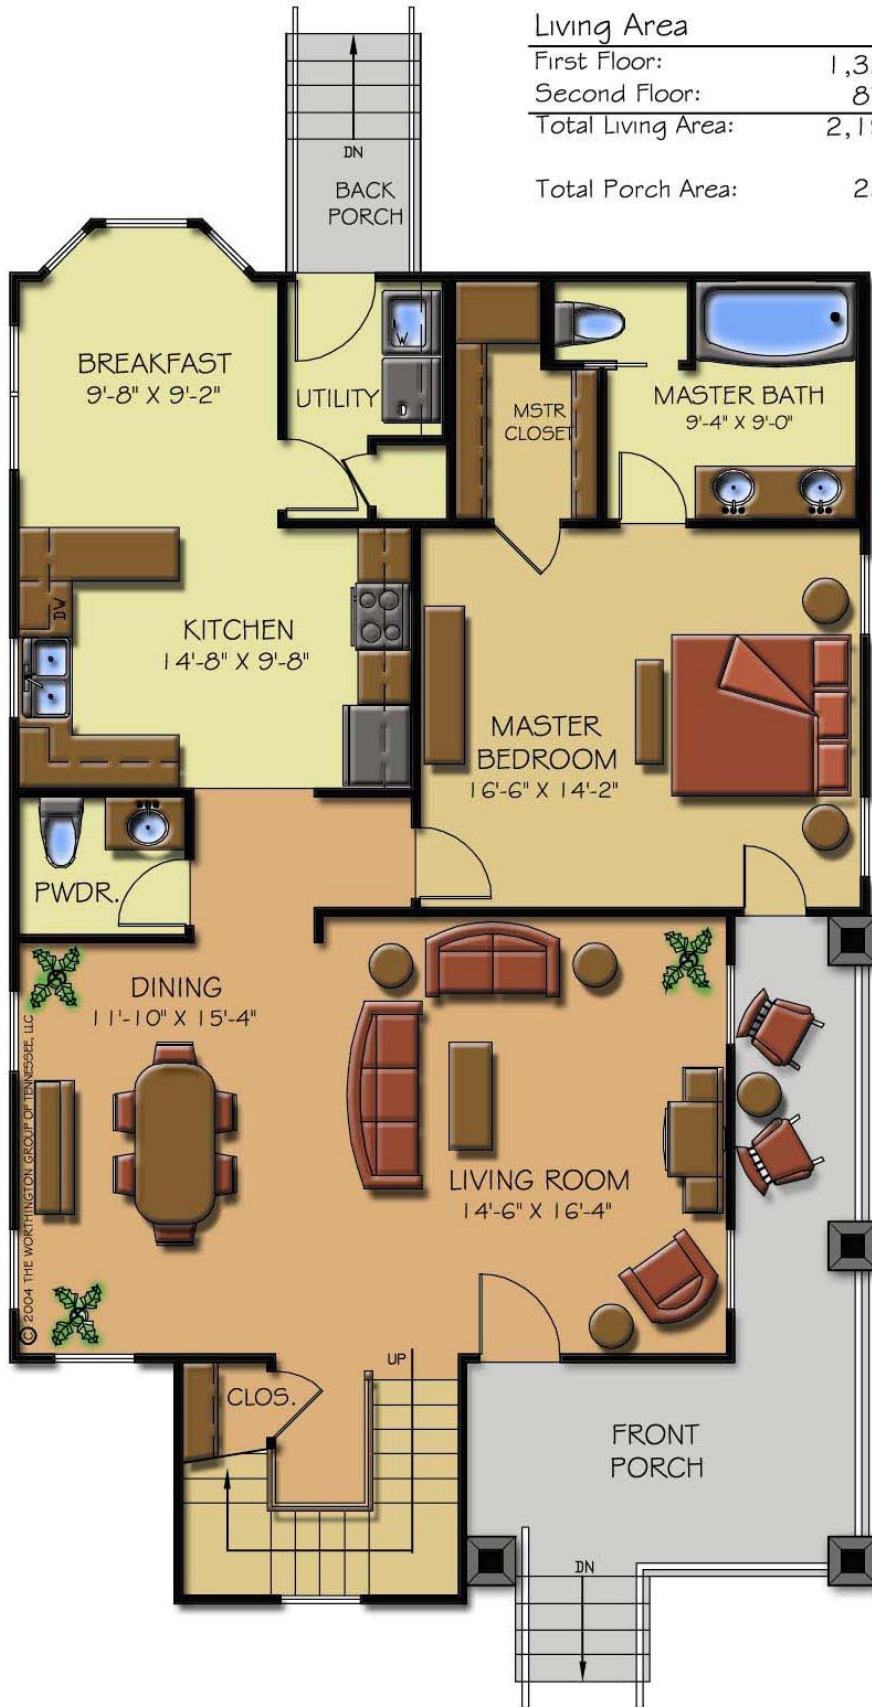

BAILEY - 1st Floor

Bedrooms	3
Bathrooms	2-1/2

Living Area

First Floor:	1,253 sq. ft.
Second Floor:	500 sq. ft.
Total Living Area:	1,753 sq. ft.

Total Porch Area: 346 sq. ft.

© 2009 THE WORTHINGTON GROUP OF TENNESSEE, LLC

BAILEY - 2nd Floor

Bedrooms	3
Bathrooms	2-1/2

Living Area

First Floor:	1,253 sq. ft.
Second Floor:	500 sq. ft.
Total Living Area:	1,753 sq. ft.

Total Porch Area: 346 sq. ft.

DANBURY

Bedrooms	4
Bathrooms	2-1/2

Living Area

First Floor:	1,115 sq. ft.
Second Floor:	600 sq. ft.
Total Living Area:	1,715 sq. ft.

Total Porch Area: 200 sq. ft.

CHARLESTON - 1st FLOOR

Bedrooms 4
 Bathrooms 2-1/2

Living Area

First Floor: 1,325 sq. ft
 Second Floor: 873 sq. ft
 Total Living Area: 2,198 sq. ft

Total Porch Area: 235 sq. ft

CHARLESTON - 2nd FLOOR

Bedrooms 4
Bathrooms 2-1/2

Living Area

First Floor: 1,325 sq. ft.
Second Floor: 873 sq. ft.
Total Living Area: 2,198 sq. ft.

Total Porch Area: 235 sq. ft.