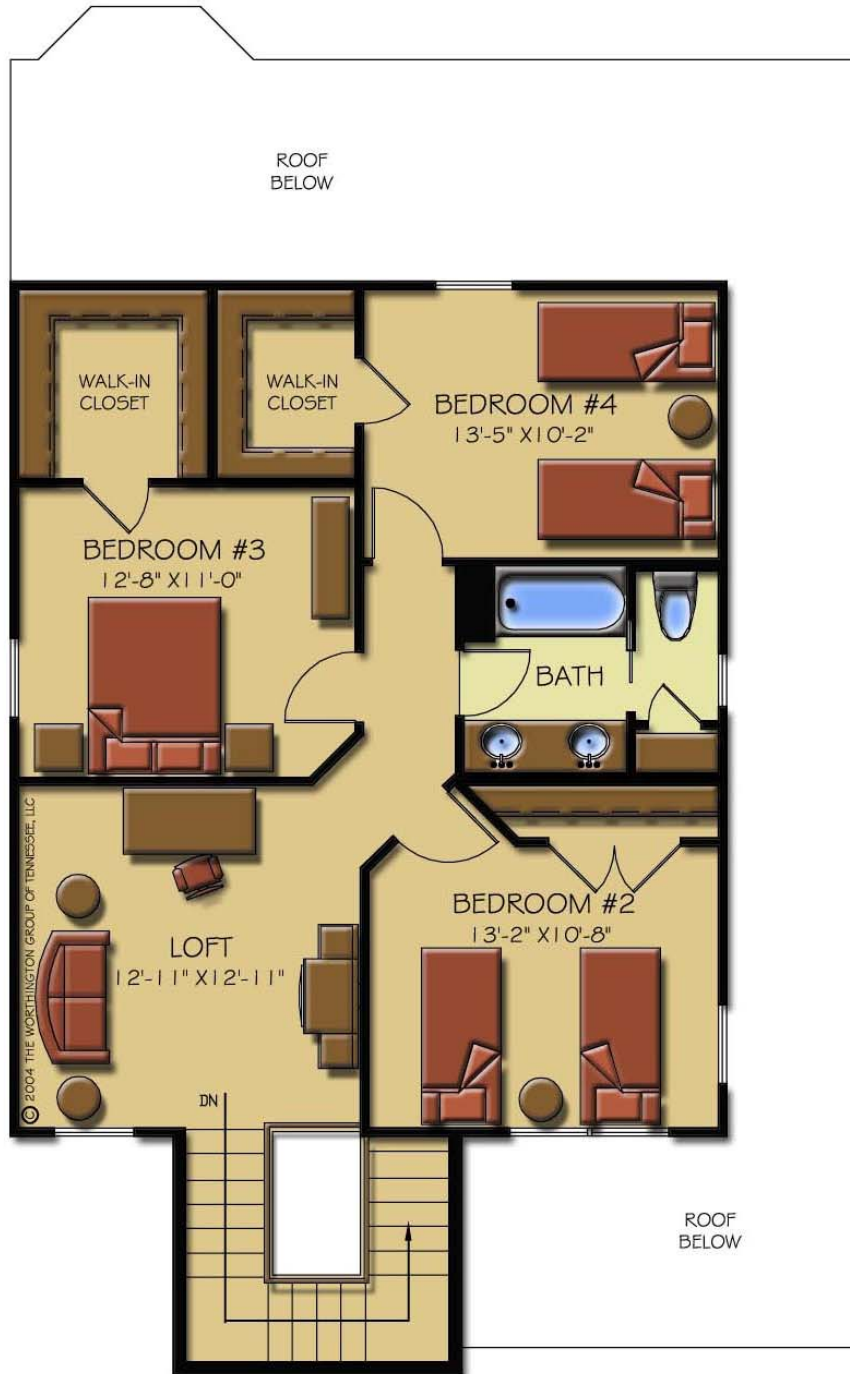

BAILEY - 1st Floor

Bedrooms	3
Bathrooms	2-1/2

Living Area

First Floor:	1,253 sq. ft.
Second Floor:	500 sq. ft.
Total Living Area:	1,753 sq. ft.

Total Porch Area: 346 sq. ft.

© 2009 THE WORTHINGTON GROUP OF TENNESSEE, LLC

Living Area

First Floor:	1,115 sq. ft.
Second Floor:	600 sq. ft.
Total Living Area:	1,715 sq. ft.

Total Porch Area: 200 sq. ft.

CHARLESTON - 1st FLOOR

Bedrooms 4
 Bathrooms 2-1/2

Living Area

First Floor: 1,325 sq. ft
 Second Floor: 873 sq. ft
 Total Living Area: 2,198 sq. ft

Total Porch Area: 235 sq. ft

CHARLESTON - 2nd FLOOR

Bedrooms 4
Bathrooms 2-1/2

Living Area

First Floor: 1,325 sq. ft.
Second Floor: 873 sq. ft.
Total Living Area: 2,198 sq. ft.

Total Porch Area: 235 sq. ft.

ALEXANDRIA - 1st FLOOR

Bedrooms 3
Bathrooms 2-1/2

Living Area

First Floor: 1,522 sq. ft.
Second Floor: 680 sq. ft.
Total Living Area: 2,202 sq. ft.

Total Porch Area: 325 sq. ft.

ALEXANDRIA - 2nd FLOOR

Bedrooms 3
Bathrooms 2-1/2