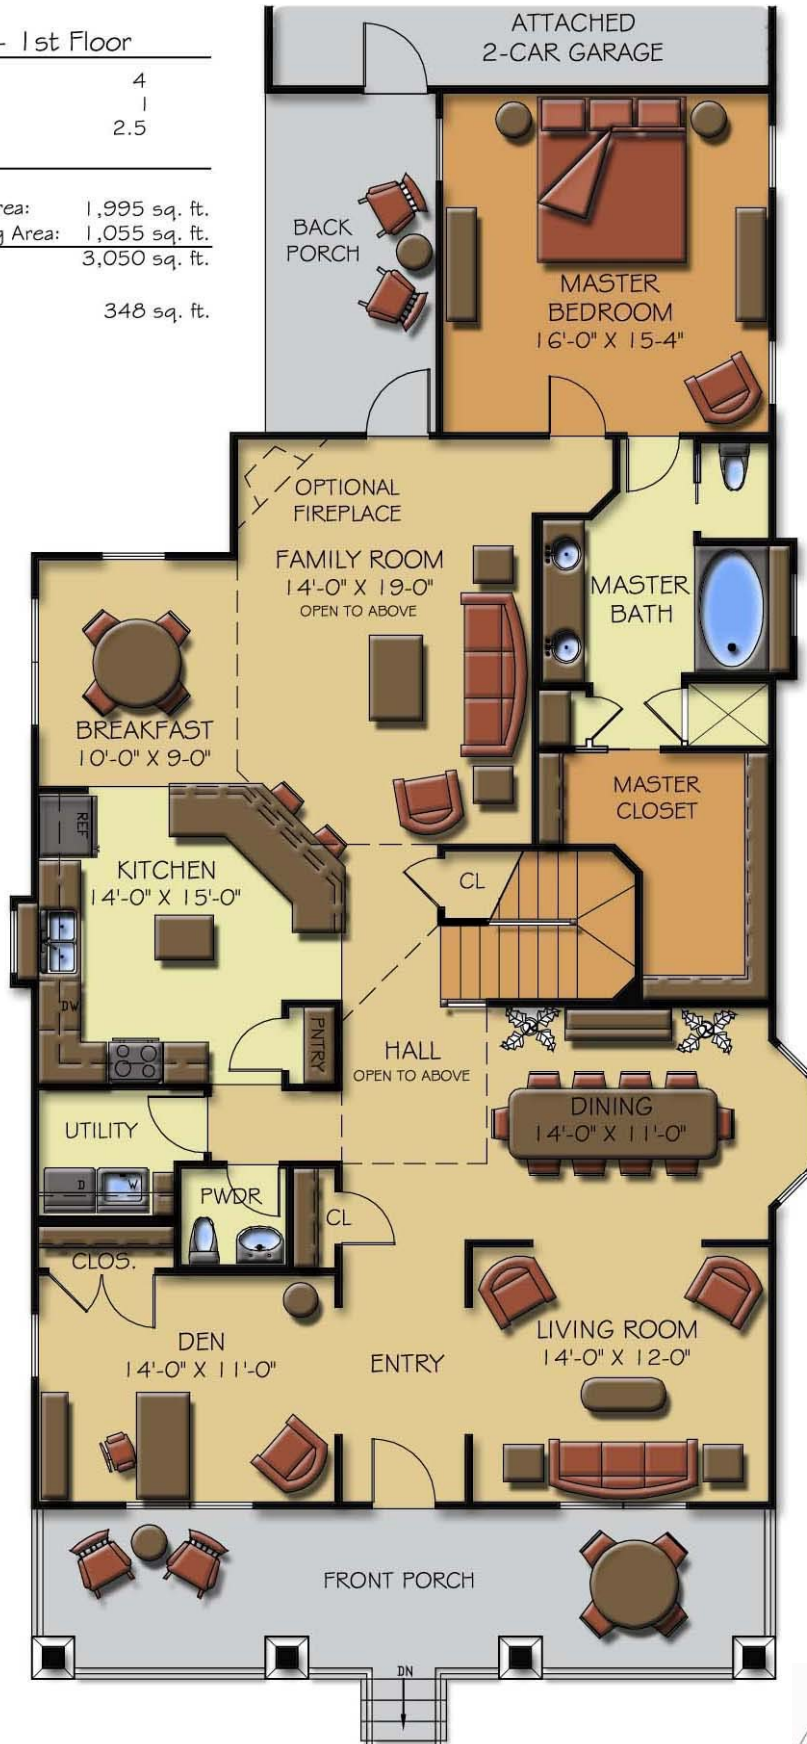

BAILEY - 1st Floor

Bedrooms	3
Bathrooms	2-1/2

Living Area

First Floor:	1,253 sq. ft.
Second Floor:	500 sq. ft.
Total Living Area:	1,753 sq. ft.

Total Porch Area: 346 sq. ft.

© 2009 THE WORTHINGTON GROUP OF TENNESSEE, LLC

BAILEY - 2nd Floor

Bedrooms	3
Bathrooms	2-1/2

Living Area

First Floor:	1,253 sq. ft.
Second Floor:	500 sq. ft.
Total Living Area:	1,753 sq. ft.

Total Porch Area: 346 sq. ft.

DANBURY

Bedrooms	4
Bathrooms	2-1/2

Living Area

First Floor: 1,522 sq. ft.
Second Floor: 680 sq. ft.
Total Living Area: 2,202 sq. ft.

Total Porch Area: 325 sq. ft.

DANBRIDGE - 1st Floor

Bedrooms	4
Den	1
Bathrooms	2.5

Living Area

First Floor Living Area:	1,995 sq. ft.
Second Floor Living Area:	1,055 sq. ft.
Total Living Area:	3,050 sq. ft.

Total Porch Area: 348 sq. ft.

DANBRIDGE - 2nd Floor

Bedrooms	4
Den	1
Bathrooms	2.5

Living Area

First Floor Living Area:	1,995 sq. ft.
Second Floor Living Area:	1,055 sq. ft.
Total Living Area:	3,050 sq. ft.