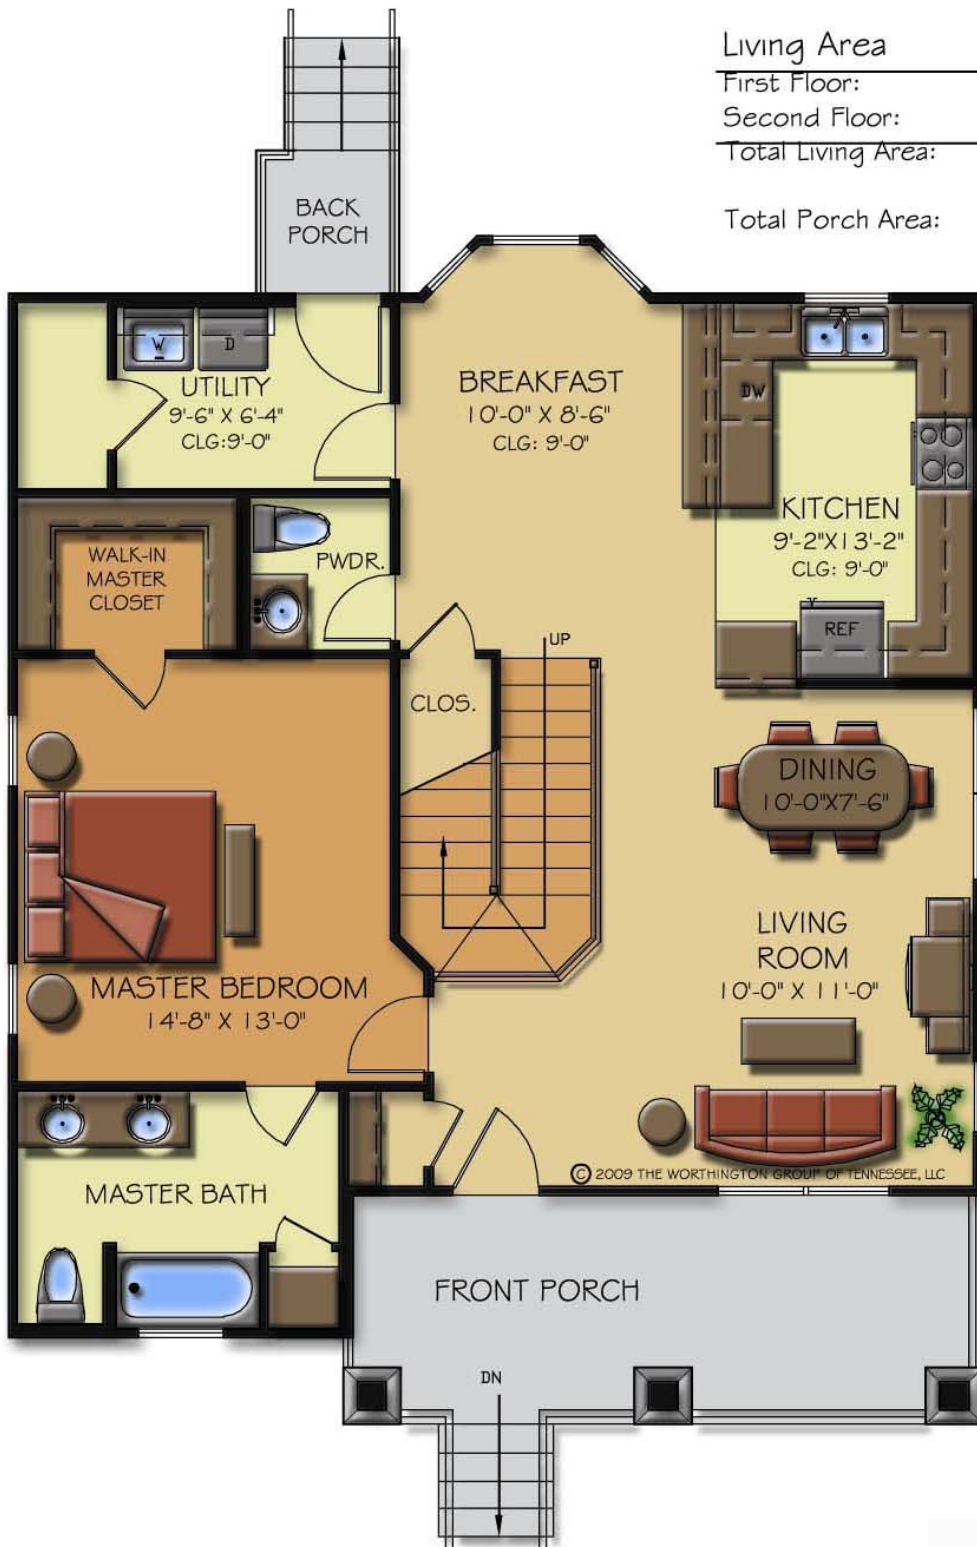

BAILEY - 1st Floor

Bedrooms	3
Bathrooms	2-1/2

Living Area

First Floor:	1,253 sq. ft.
Second Floor:	500 sq. ft.
Total Living Area:	1,753 sq. ft.

Total Porch Area: 346 sq. ft.

© 2009 THE WORTHINGTON GROUP OF TENNESSEE, LLC

BAILEY - 2nd Floor

Bedrooms	3
Bathrooms	2-1/2

Living Area

First Floor:	1,253 sq. ft.
Second Floor:	500 sq. ft.
Total Living Area:	1,753 sq. ft.

Total Porch Area: 346 sq. ft.

DANBURY

Bedrooms	4
Bathrooms	2-1/2

Living Area

First Floor:	1,115 sq. ft.
Second Floor:	600 sq. ft.
Total Living Area:	1,715 sq. ft.

Total Porch Area: 200 sq. ft.

© 2009 THE WORTHINGTON GROUP OF TENNESSEE, LLC

DANBURY

Bedrooms	4
Bathrooms	2-1/2

Living Area

First Floor:	1,115 sq. ft.
Second Floor:	600 sq. ft.
Total Living Area:	1,715 sq. ft.

Total Porch Area: 200 sq. ft.

CHARLESTON - 1st FLOOR

Bedrooms 4
 Bathrooms 2-1/2

Living Area

First Floor: 1,325 sq. ft
 Second Floor: 873 sq. ft
 Total Living Area: 2,198 sq. ft