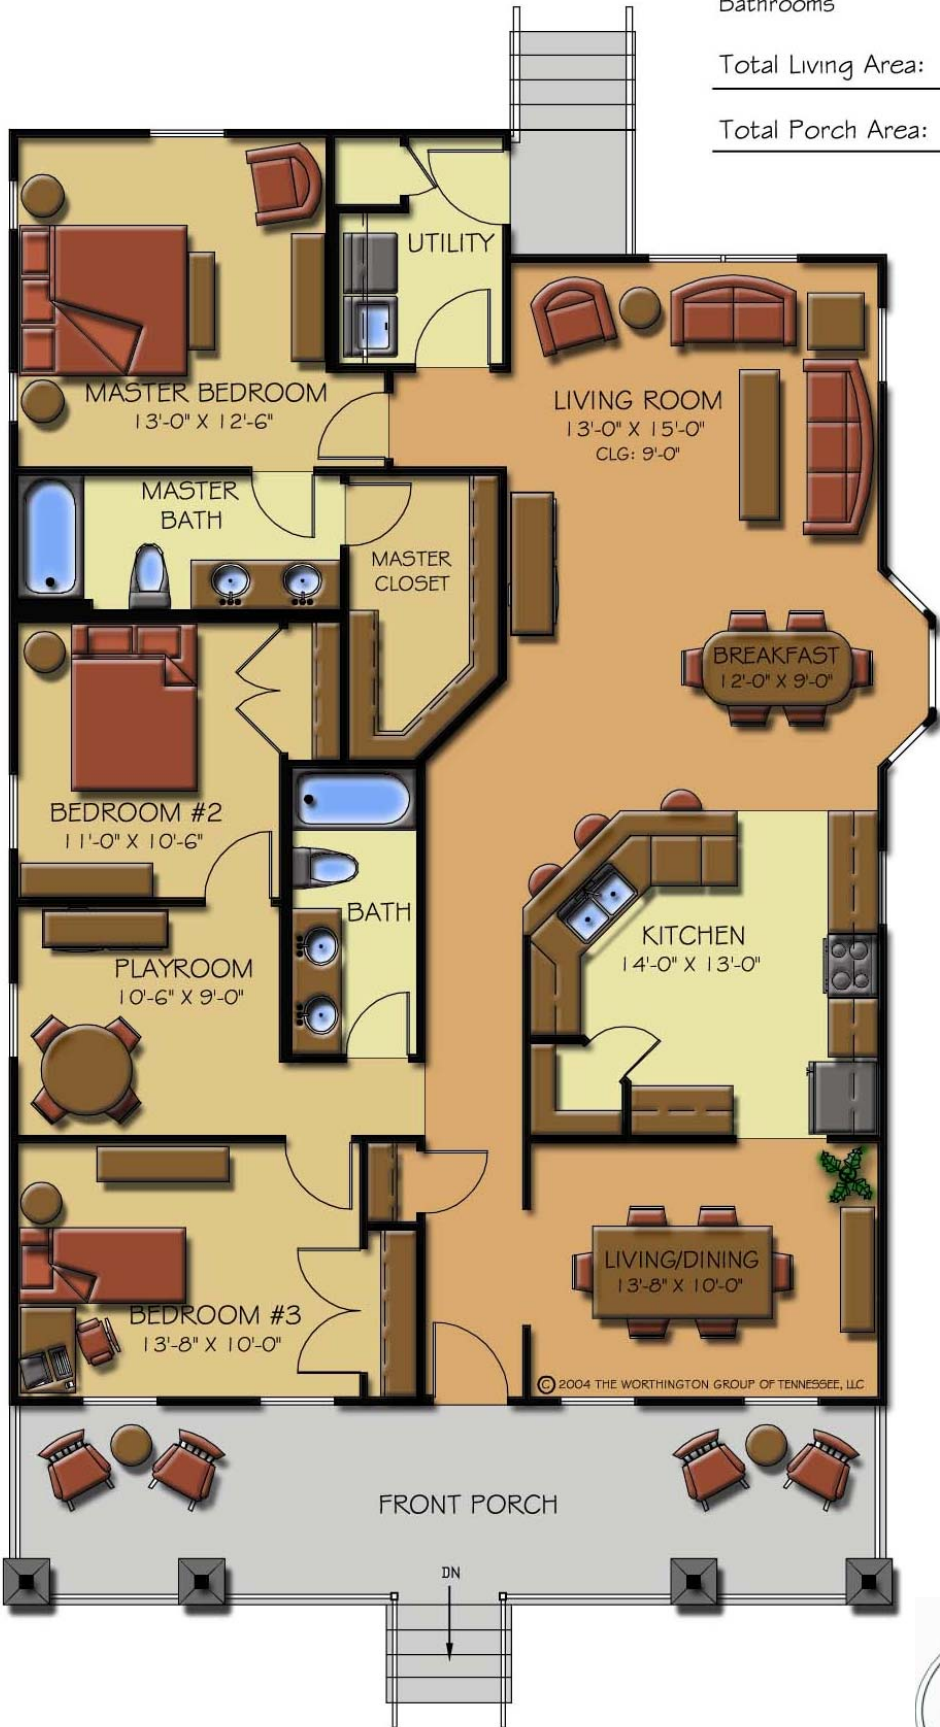

ASTON

Bedrooms 3
Bathrooms 2

Total Living Area: 1,710 sq. ft.

Total Porch Area: 280 sq. ft.

© 2004 THE WORTHINGTON GROUP OF TENNESSEE, LLC