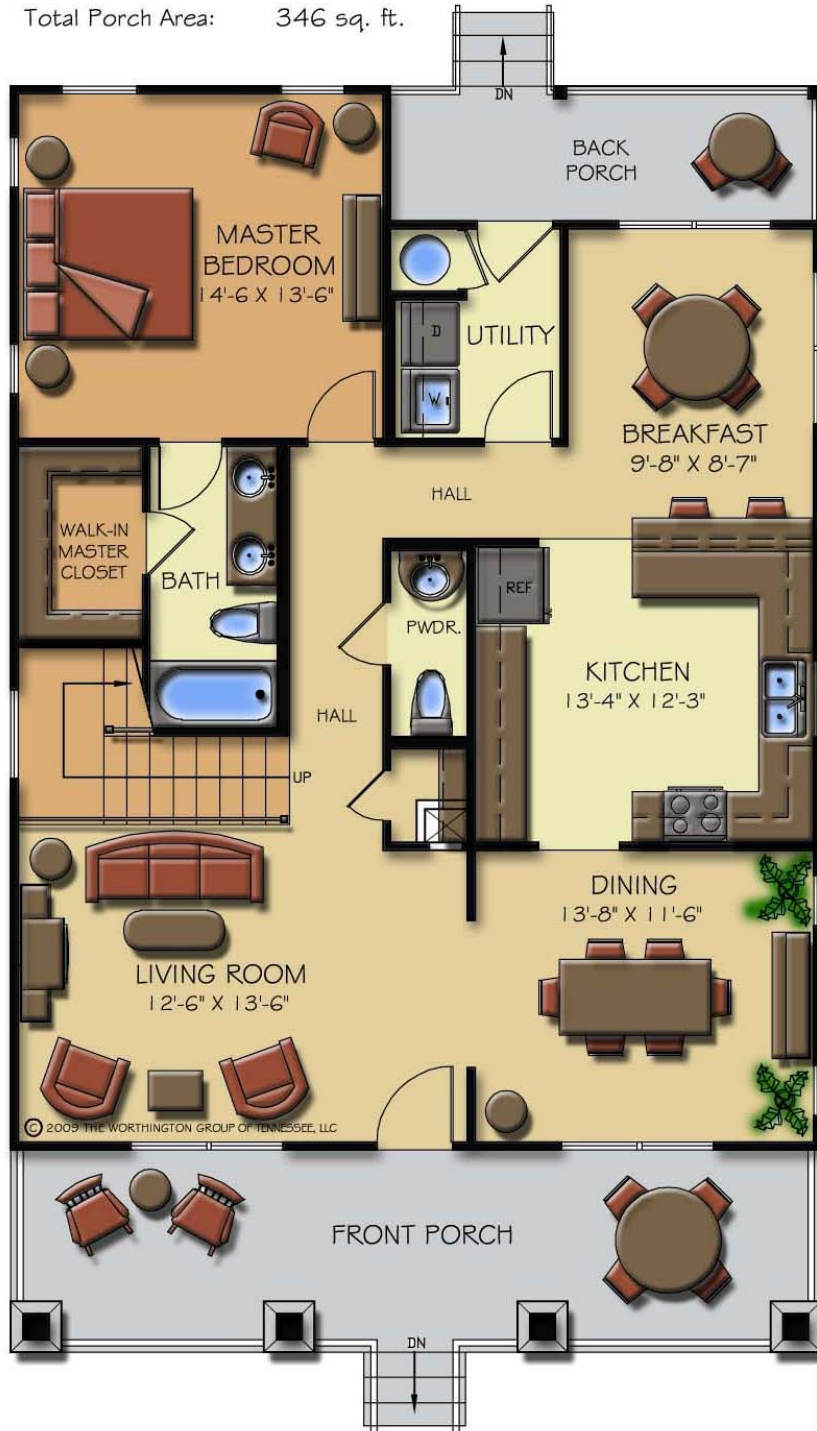

BAILEY - 1st Floor

Bedrooms	3
Bathrooms	2-1/2

Living Area

First Floor:	1,253 sq. ft.
Second Floor:	500 sq. ft.
Total Living Area:	1,753 sq. ft.

Total Porch Area: 346 sq. ft.

BAILEY - 2nd Floor

Bedrooms	3
Bathrooms	2-1/2

Living Area

First Floor:	1,253 sq. ft.
Second Floor:	500 sq. ft.
Total Living Area:	1,753 sq. ft.

Total Porch Area: 346 sq. ft.