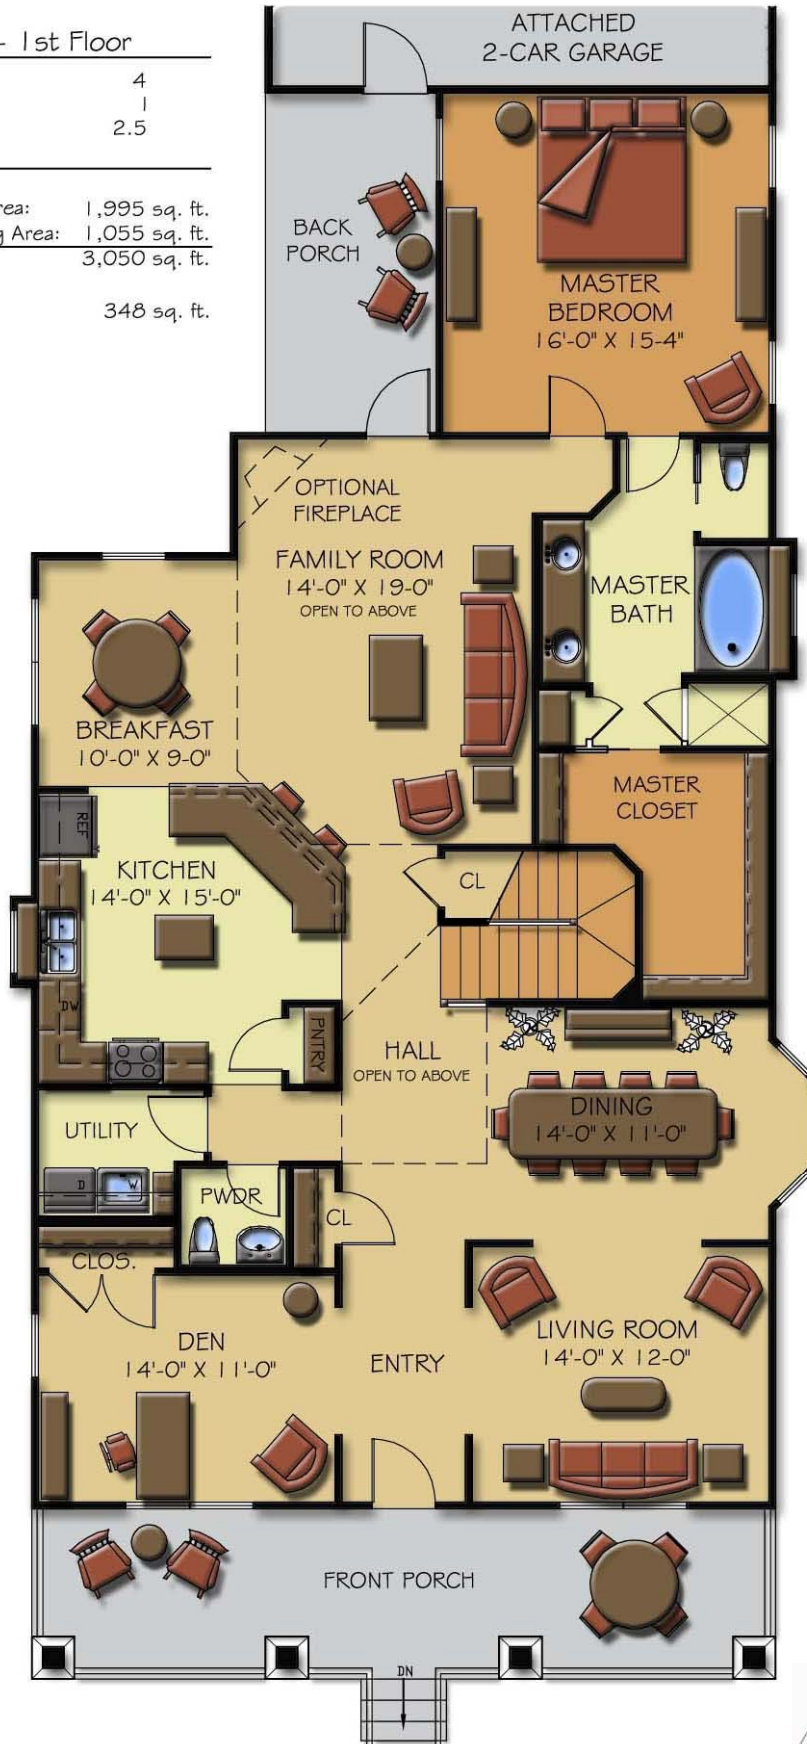

DANBRIDGE - 1st Floor

Bedrooms	4
Den	1
Bathrooms	2.5

Living Area

First Floor Living Area:	1,995 sq. ft.
Second Floor Living Area:	1,055 sq. ft.
Total Living Area:	3,050 sq. ft.

Total Porch Area: 348 sq. ft.

DANBRIDGE - 2nd Floor

Bedrooms	4
Den	1
Bathrooms	2.5

Living Area

First Floor Living Area:	1,995 sq. ft.
Second Floor Living Area:	1,055 sq. ft.
Total Living Area:	3,050 sq. ft.

Total Porch Area: 348 sq. ft.