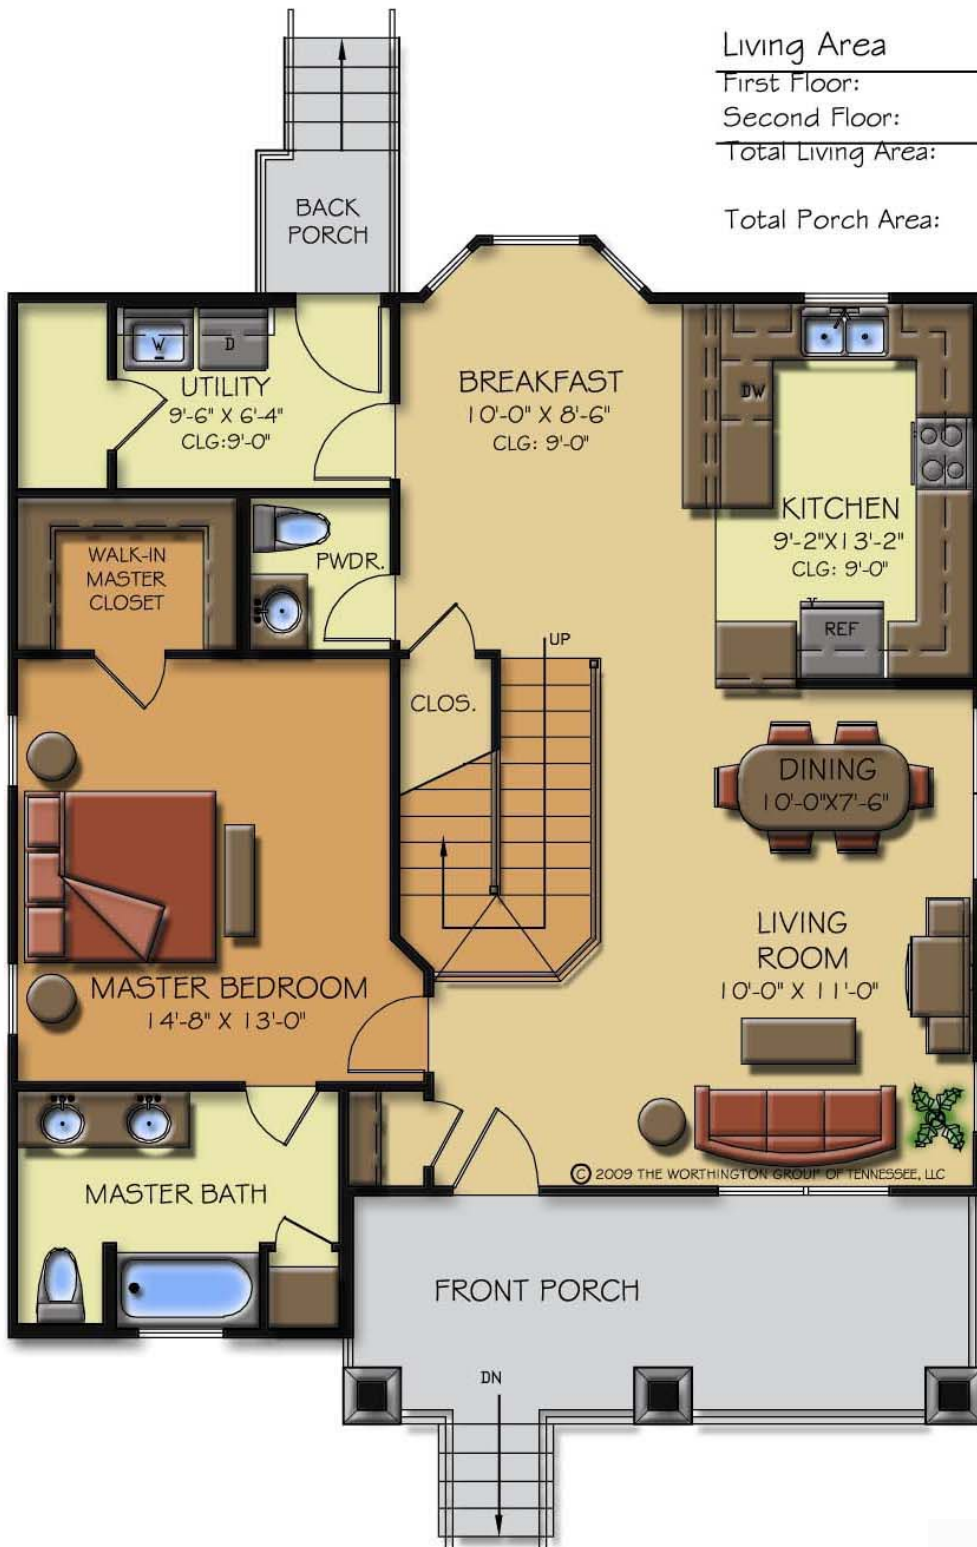

DANBURY

Bedrooms	4
Bathrooms	2-1/2

Living Area

First Floor:	1,115 sq. ft.
Second Floor:	600 sq. ft.
Total Living Area:	1,715 sq. ft.

Total Porch Area: 200 sq. ft.

DANBURY

Bedrooms	4
Bathrooms	2-1/2

Living Area

First Floor:	1,115 sq. ft.
Second Floor:	600 sq. ft.
Total Living Area:	1,715 sq. ft.

Total Porch Area: 200 sq. ft.